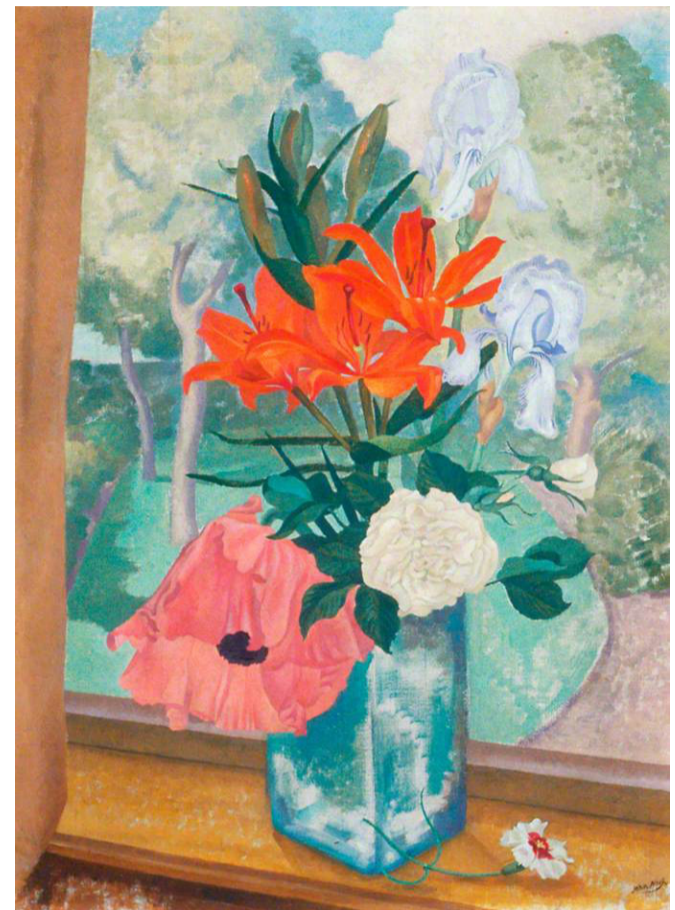

John Nash (1893 - 1977)

Artist Facts:

- John Nash was a British painter of landscapes and still-lives.
- As a self taught artist he experimented in watercolour and pencil and would later use oil paint.
- John's still-life paintings took inspiration from summer trips to the countryside.

Artwork title: Harebell
Date: 1977
Medium: Pencil and wash on paper

Artwork Facts:

- This pencil and wash sketch of a Harebell, a flowering plant joins the artist's two loves, gardening and art.
- After moving to a farm in Suffolk, John planted a collection of rare plants but also studied wild flowers.

Artwork title: Summer Flower Piece
Date: unknown
Medium: Oil on canvas

Artwork title: Wild Garden, Winter
Date: 1959
Medium: Watercolour on paper